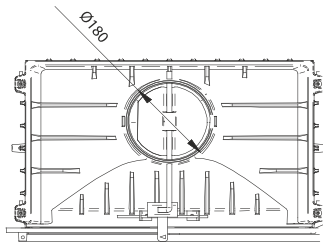

FGS LUX 17 Serigrafiado

EAN CODE 8606107095394

FG17 with external air glass Serigrafiado

EAN CODE 8606107095424