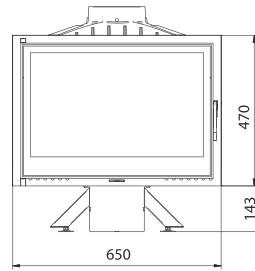

FGS LUX 17 Serigrafiado

EAN CODE 8606107095394

FG17 with external air glass Serigrafiado

EAN CODE 8606107095424