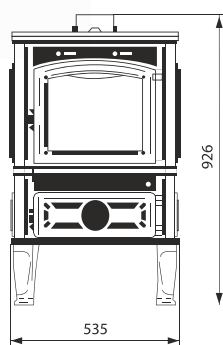

FERGUSS LUX with clapet

EAN CODE 8606107095233

10.2 Kw
77.5 %

FERGUSS LUX

(ornament) cook with clapet

EAN CODE 8606107095288

FERGUSS LUX

(ornament) elipsa with clapet

EAN CODE 8606107095295

10.2 Kw
η% 77.5

FERGUSS LUX

Straight with clapet

EAN CODE 8606107095264

10.2 Kw
77.5 %

FERGUSS LUX

Straight cook with clapet