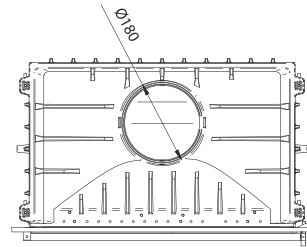

FGS LUX 17 Serigrafiado

EAN CODE 8606107095394

FG17 with external air glass Serigrafiado

EAN CODE 8606107095424