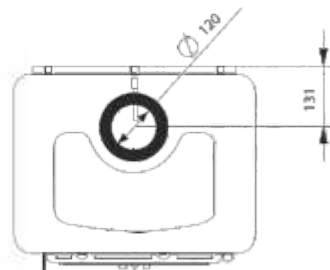

10.8 Kw
75 %

Ferguss A without clapet

EAN CODE 8606107095240

Ferguss A legs L without clapet

EAN CODE 8606107095219

8.75 Kw
74

Ferguss L

Short straight with clapet side door elipsa