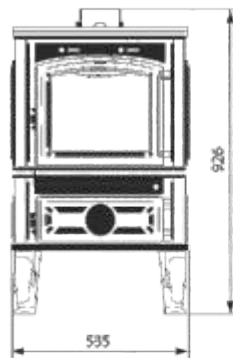

EAN CODE 8606107095523

Ferguss L

Short straight cook with clapet side door

EAN CODE 8606107095530

12.8 Kw

74 %

Fergus L

Straight with clapet side door top elipsa

EAN CODE 8606107095509

Fergus L

Straight cook with clapet side door

EAN CODE 8606107095516

12 Kw
74

Fergus Demico with clapet

EAN CODE 8606107095400

10 Kw
84 %