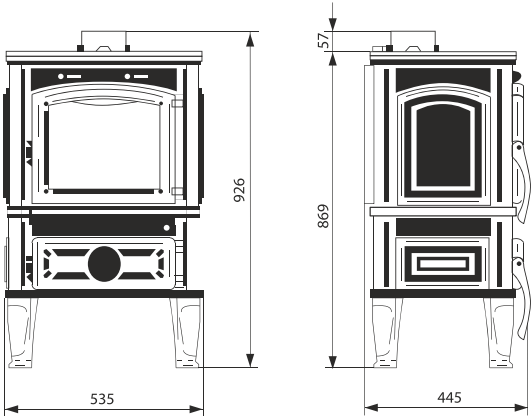

FERGUSS LUX with clapet

EAN CODE 8606107095233