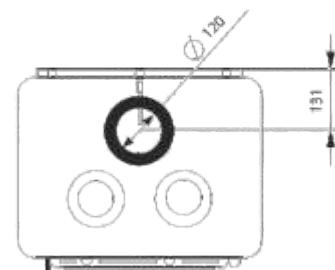

10.8 Kw
75 %

Ferguss A without clapet

EAN CODE 8606107095240

Ferguss A legs L without clapet

EAN CODE 8606107095219

8.75 Kw
74

Ferguss L

Short straight with clapet side door elipsa