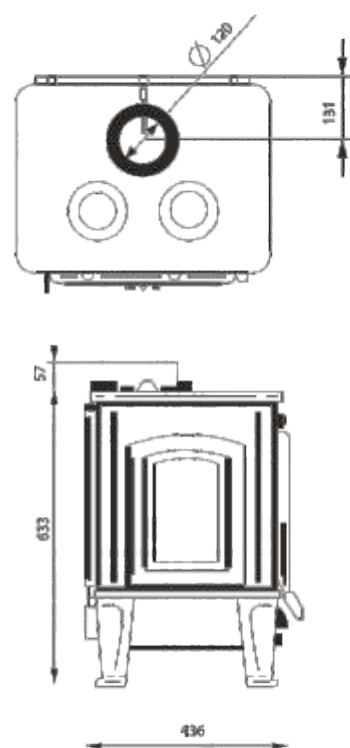

Ferguss L

Short straight with clapet

EAN CODE 8606107095363