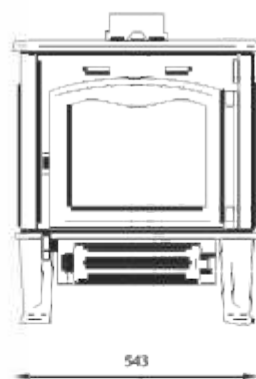

10.8 Kw
75 %

Ferguss A without clapet

EAN CODE 8606107095240

Ferguss A legs L without clapet

EAN CODE 8606107095219

8.75 Kw
74

Ferguss L

Short straight with clapet side door elipsa