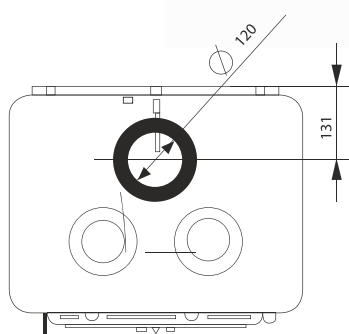

FERGUSS LUX with clapet

EAN CODE 8606107095233

10.2 Kw
77.5 %

FERGUSS LUX

(ornament) cook with clapet

EAN CODE 8606107095288

FERGUSS LUX

(ornament) elipsa with clapet