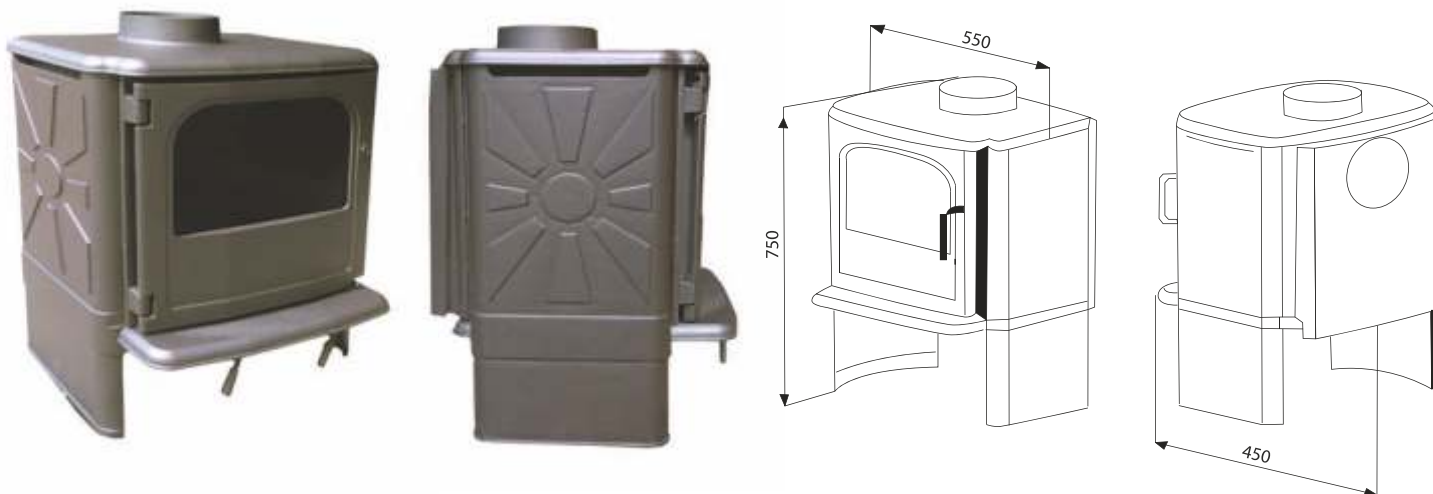

EAN CODE 8606107095509

Fergus L

Straight cook with clapet side door

EAN CODE 8606107095516

12 Kw
74

Fergus Demico with clapet

EAN CODE 8606107095400

10 Kw
84 %