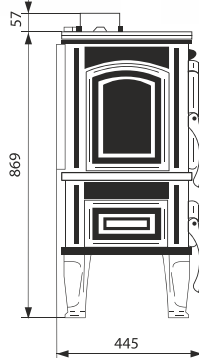

EAN CODE 8606107095295

10.2 Kw
η% 77.5

FERGUSS LUX

Straight with clapet

EAN CODE 8606107095264

10.2 Kw
77.5 %

FERGUSS LUX

Straight cook with clapet