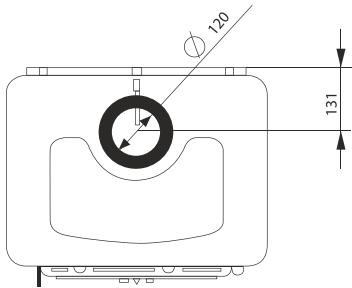

FERGUSS LUX with clapet

EAN CODE 8606107095233