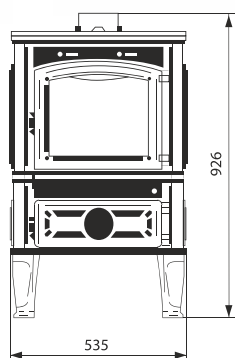

EAN CODE 8606107095295

10.2 Kw
η% 77.5

FERGUSS LUX

Straight with clapet

EAN CODE 8606107095264

10.2 Kw
77.5 %

FERGUSS LUX

Straight cook with clapet

10.8 Kw
75 %

Ferguss A without clapet

EAN CODE 8606107095240

Ferguss A legs L without clapet

EAN CODE 8606107095219

8.75 Kw
74

Ferguss L

Short straight with clapet side door elipsa