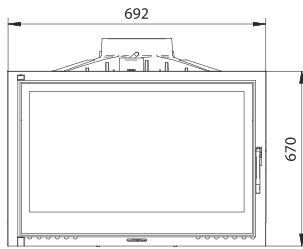

FGS LUX 17 Serigrafiado

EAN CODE 8606107095394

FG17 with external air glass Serigrafiado

EAN CODE 8606107095424