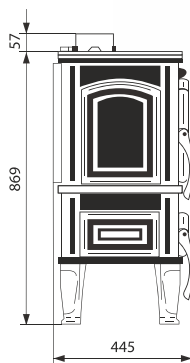

EAN CODE 8606107095295

10.2 Kw
η% 77.5

FERGUSS LUX

Straight with clapet

EAN CODE 8606107095264

10.2 Kw
77.5 %

FERGUSS LUX

Straight cook with clapet