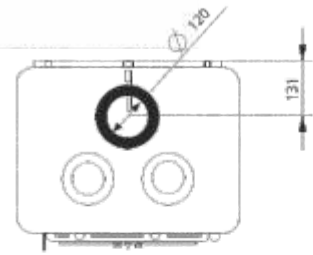

EAN CODE 8606107095523

Ferguss L

Short straight cook with clapet side door

EAN CODE 8606107095530

12.8 Kw

74 %

Fergus L

Straight with clapet side door top elipsa

EAN CODE 8606107095509

Fergus L

Straight cook with clapet side door

EAN CODE 8606107095516

12 Kw
74

Fergus Demico with clapet

EAN CODE 8606107095400

10 Kw
84 %