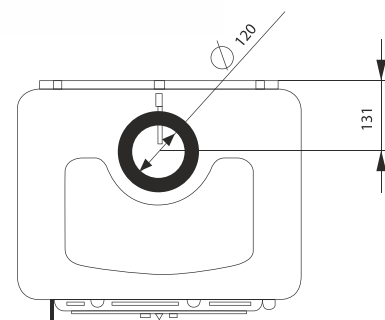

EAN CODE 8606107095295

10.2 Kw
η% 77.5

FERGUSS LUX

Straight with clapet

EAN CODE 8606107095264

10.2 Kw
77.5 %

FERGUSS LUX

Straight cook with clapet