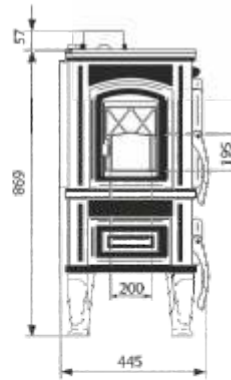

Fergus L

Straight cook with clapet side door

EAN CODE 8606107095516