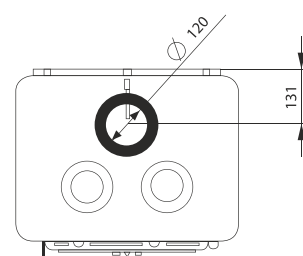

EAN CODE 8606107095295

10.2 Kw
η% 77.5

FERGUSS LUX

Straight with clapet

EAN CODE 8606107095264

10.2 Kw
77.5 %

FERGUSS LUX

Straight cook with clapet