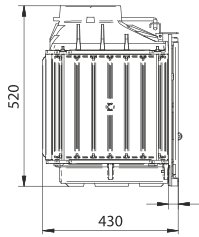

FGS LUX 17 Serigrafiado

EAN CODE 8606107095394

FG17 with external air glass Serigrafiado

EAN CODE 8606107095424