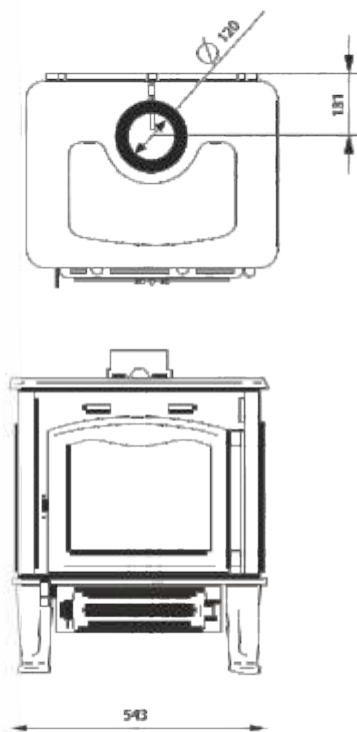

Ferguss L

Short straight with clapet

EAN CODE 8606107095363