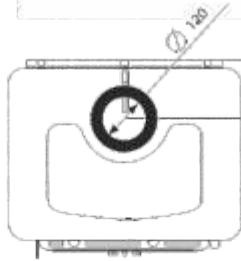

Fergus L

Straight with clapet side door top elipsa

EAN CODE 8606107095509