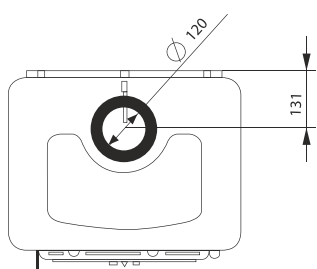

EAN CODE 8606107095295

10.2 Kw
η% 77.5

FERGUSS LUX

Straight with clapet

EAN CODE 8606107095264

10.2 Kw
77.5 %

FERGUSS LUX

Straight cook with clapet