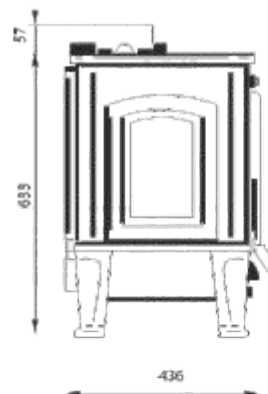

10.8 Kw
75 %

Ferguss A without clapet

EAN CODE 8606107095240

Ferguss A legs L without clapet

EAN CODE 8606107095219

8.75 Kw
74

Ferguss L

Short straight with clapet side door elipsa