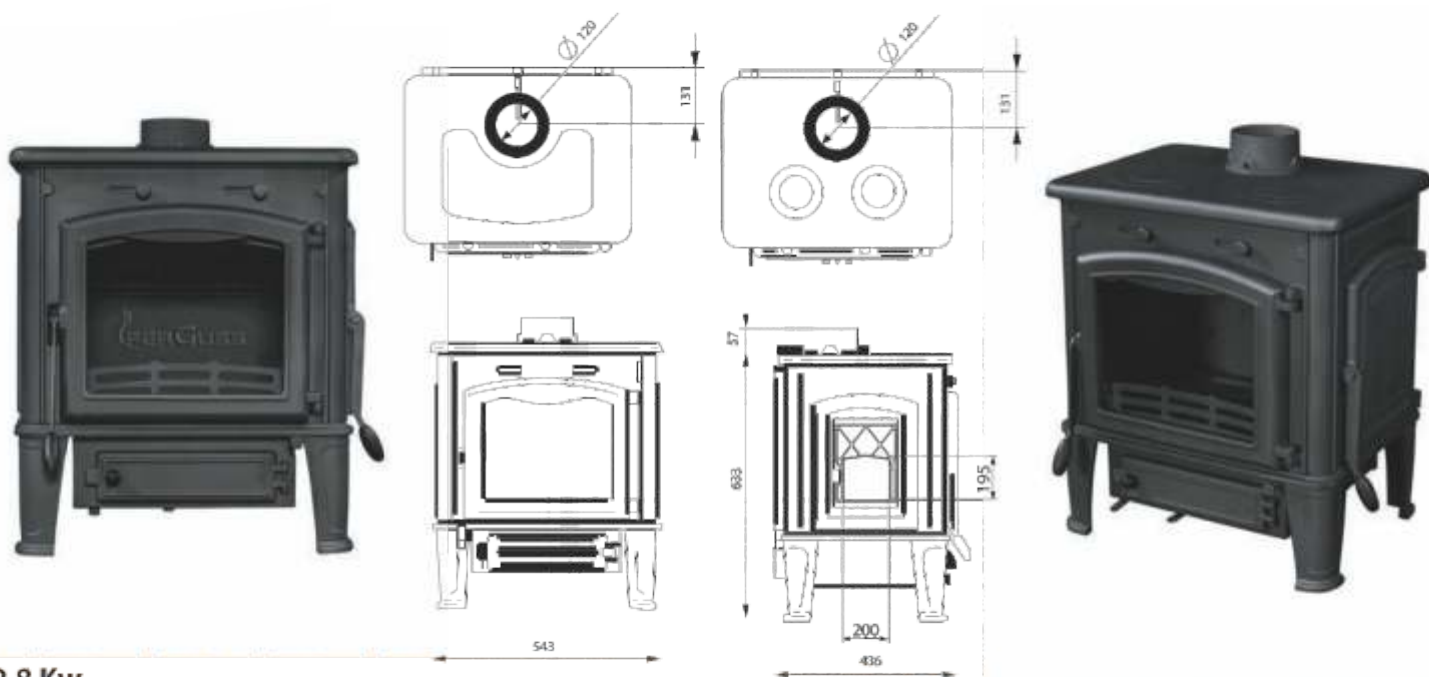

10.8 Kw
75 %

Ferguss A without clapet

EAN CODE 8606107095240

Ferguss A legs L without clapet

EAN CODE 8606107095219

8.75 Kw
74

Ferguss L

Short straight with clapet side door elipsa

EAN CODE 8606107095523

Ferguss L

Short straight cook with clapet side door

EAN CODE 8606107095530

12.8 Kw

74 %

Fergus L

Straight with clapet side door top elipsa